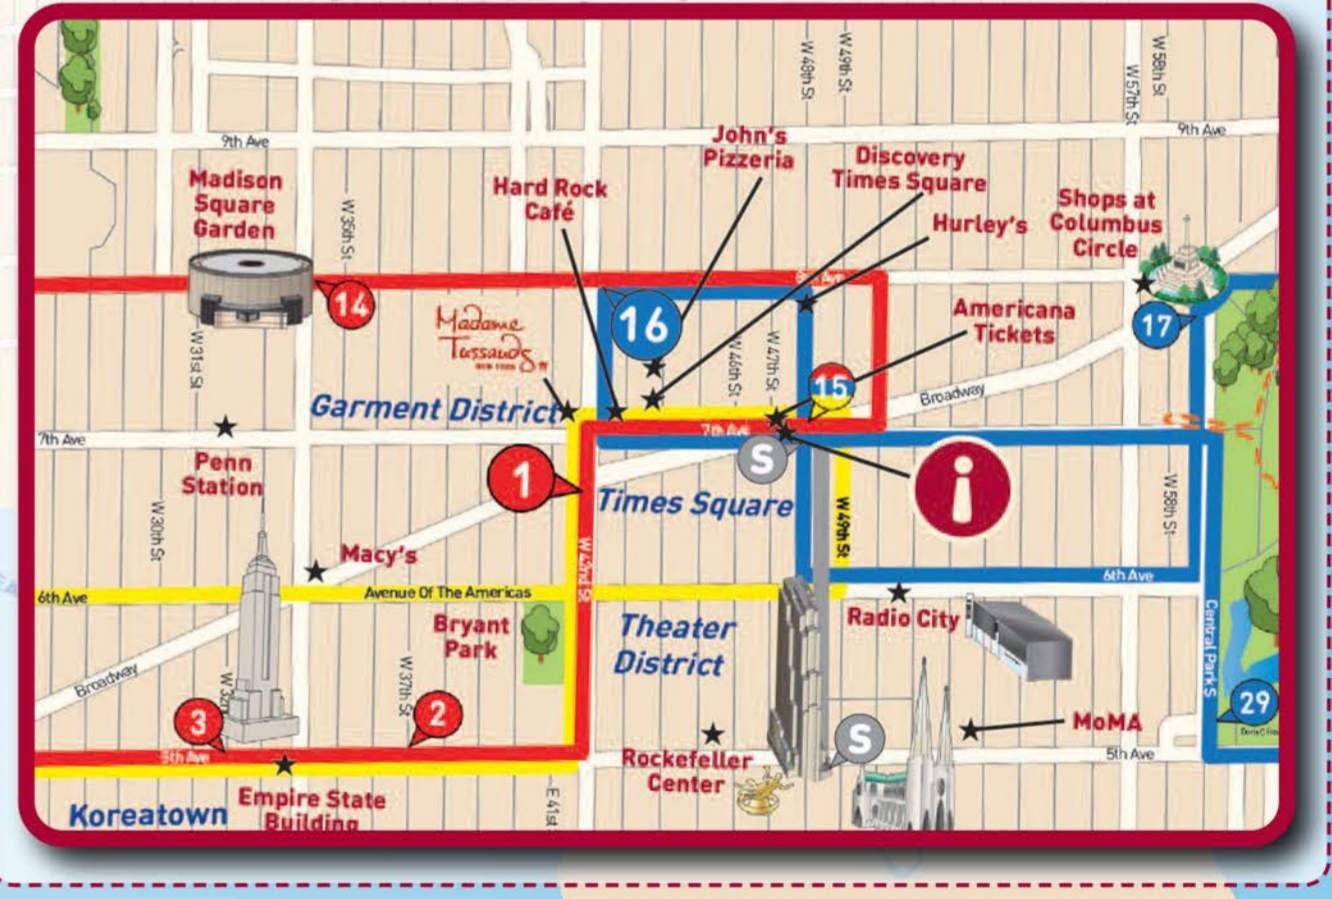

BIG BUS

• NEW YORK •

EXCLUSIVE WALKING TOUR TO 9/11 MEMORIAL
Starts daily at 2pm.
Included in select packages.

BIKERENT.NYC BROOKLYN BRIDGE BIKE RENT
Enjoy an additional 2 FREE hour rental when you purchase 1 hour. Included with all multi-day packages
BIKERENT.NYC

BIKERENT.NYC CENTRAL PARK BIKE TOURS
Enjoy a 2 FREE hour rental when you purchase 1 hour. Included with all multi-day packages.
BIKERENT.NYC

KEY

- DOWNTOWN LOOP
- UPTOWN LOOP
- BROOKLYN TOUR
- NIGHT TOUR
- SHUTTLE
- CRUISE ROUTE
- RIVER CRUISES
- MORNING PICKUP
  8:30AM TO 10:30AM, EVERY 15-20 MIN.

Speak to our On-Street Staff for more information

HOP-ON HOP-OFF AT ANY OF THESE STOPS

DOWNTOWN 8:00AM TO 6:00PM LAST DEPARTURE

Stop Number	Stop Name
1	DOWNTOWN TOUR BEGINS - W 42nd St & Broadway
2	5TH AVENUE MIDTOWN - 5th Ave & 37th St
3	EMPIRE STATE BUILDING / KOREA TOWN - 5th Ave & W 32nd St
4	FLATIRON DISTRICT - 5th Ave & W 23rd St
5	UNION SQUARE - 5th Ave & W 14th St
6	GREENWICH / NYU - E 8th St & Mercer St
7	NOHO - Broadway & Bleeker St
8	SOHO / LITTLE ITALY - Broadway & Spring St
9	CHINATOWN - Lafayette St & Walker St
10	BROOKLYN BRIDGE / CITY HALL - Park Row & Beekman
11	BATTERY PARK - STATE STREET - Between Battery Pl & Bridge St
12	HORNBLOWER CRUISES - South Street & Fulton St
13	HIGH LINE - 10th Ave between 19th & 20th
14	MADISON SQUARE GARDEN / PENN STATION - 8th Ave between 34th & 35th
15	M&M's WORLD STOP - 7th Ave & W 48th St Ask about our 8am express shuttle to One World Trade

UPTOWN 9:00AM TO 6:00PM LAST DEPARTURE

Stop Number	Stop Name
16	UPTOWN TOUR BEGINS - W 42nd & 8th
17	CENTRAL PARK & COLUMBUS CIRCLE - Central Park & Columbus Circle
18	LINCOLN CENTER PLAZA - Broadway & W 63rd St
19	DAKOTA / STRAWBERRY FIELDS - Central Park West & W 72nd St
20	AMERICAN MUSEUM OF NATURAL HISTORY - Central Park West & W 80th St
21	CATHEDRAL OF ST. JOHN THE DIVINE - Amsterdam & W 112th St
22	GRANTS TOMB / RIVERSIDE CHURCH - Riverside Drive & W 122nd St
23	APOLLO THEATRE / HARLEM - W 125th St & Frederick Douglass
24	MUSEUM OF THE CITY OF NEW YORK - 5th Ave & E 104th St
25	THE GUGGENHEIM MUSEUM OF ART - 5th Ave & E 90th St
26	THE METROPOLITAN MUSEUM OF ART - 5th Ave & E 83rd St
27	THE FRICK MUSEUM - 5th Ave & E 72nd St
28	CENTRAL PARK ZOO - 5th Ave & E 66th St
29	CENTRAL PARK SOUTH - Central Park South & Grand Army Plaza
30	M&M's WORLD STOP - 7th Ave & W 48th St Ask about our 8am express shuttle to One World Trade

BROOKLYN TOUR 10:00AM TO 3:00PM (DEPARTURES EVERY HOUR)

Stop Number	Stop Name	DEPARTURE TIMES
11	BATTERY PARK - STATE STREET - Between Battery Pl & Bridge St	10:00am 11:00am 12:00pm 1:00pm 2:00pm 3:00pm
30	ONE WORLD OBSERVATORY - Fulton & Church	

NIGHT TOUR 7:00PM TO 9:00PM (DEPARTURES EVERY 30 MINUTES)

Stop Number	Stop Name	DEPARTURE TIMES
15	M&M's WORLD STOP - 7th Ave & W 48th St	7:00pm 7:30pm 8:00pm 8:30pm 9:00pm

WELCOME CENTER

The Big Bus Welcome Center is there to help you make the most of your visit to New York. Our friendly staff will happily provide you with information on the Big Bus tour, attractions, day trips and other exciting New York activities.

712 SEVENTH AVENUE (BETWEEN 47TH & 48TH ST)
HOURS: 8:00 AM TO 7:00 PM

SHUTTLE SERVICE

S BETWEEN ROCKEFELLER CENTER AND STOP 15
EVERY 15-20 MIN
HOURS: 9:00 AM TO 3:00 PM

PLEASE LOOK AFTER YOUR TICKET - IF YOU LOSE IT, YOU LOSE YOUR RIDE.